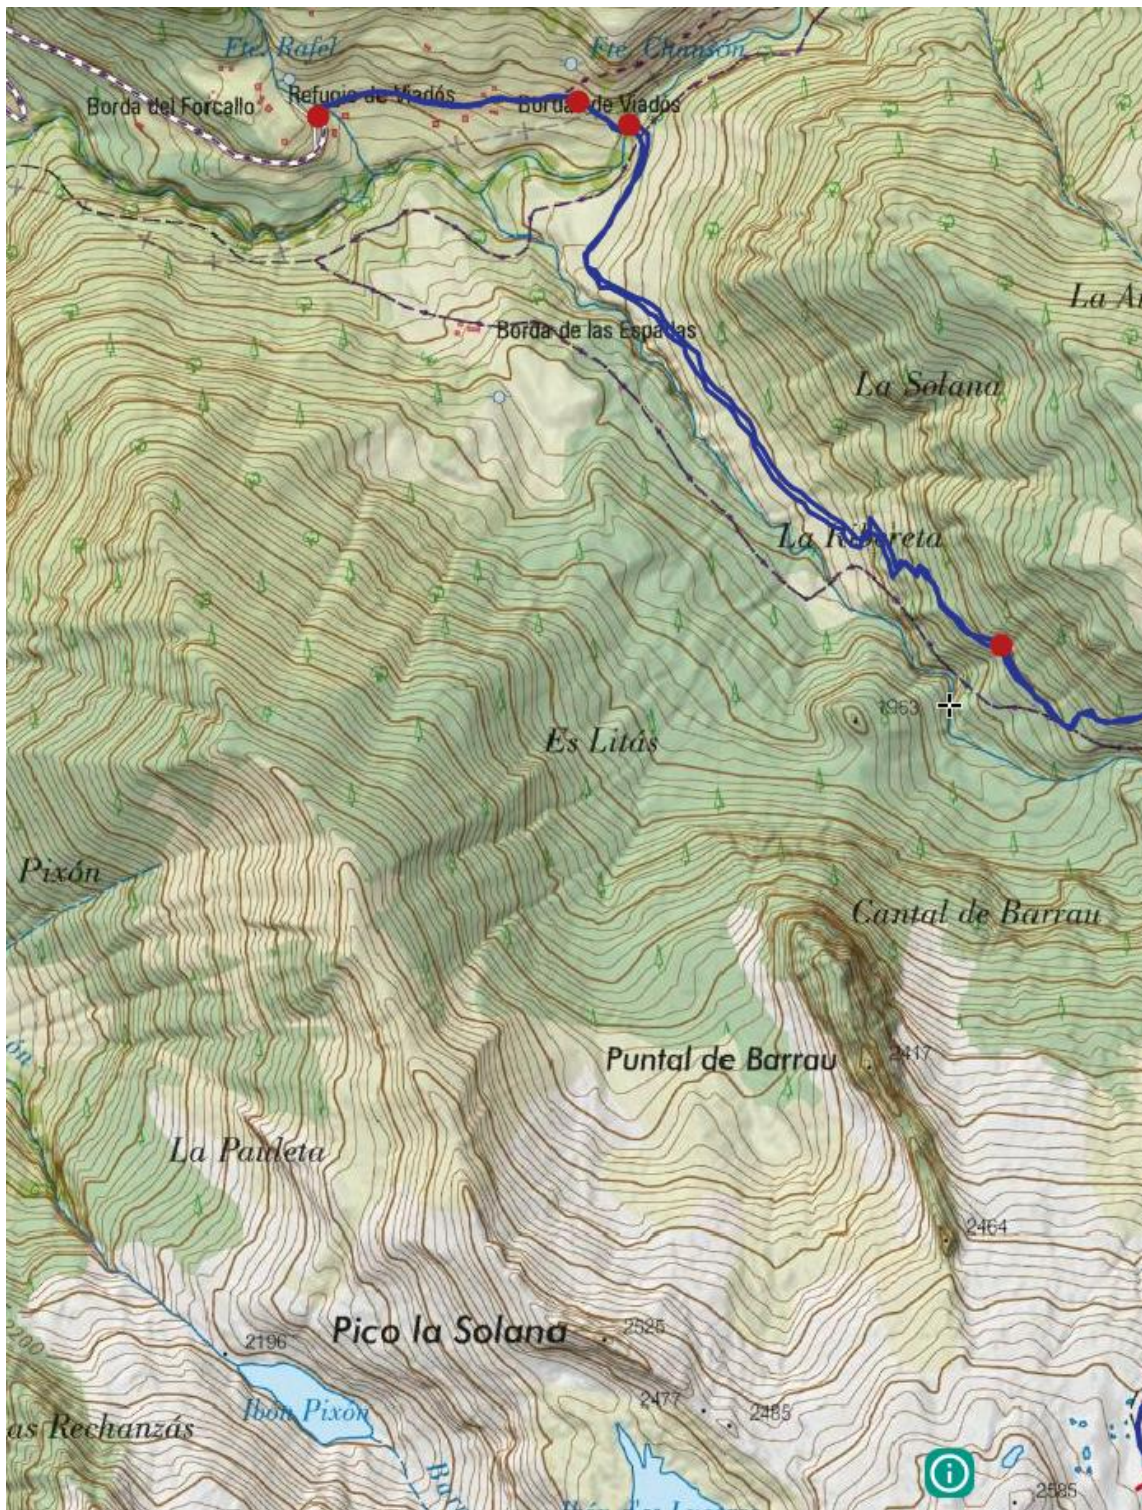

Track name: 234-29-07-18-Ibon de Plan y Peñas Diez, Once y Mediodía desd...

Track description: -

Distance:	21.75 km	Average speed:	2.53 km/h
Total ascent:	1856 m	Avg. moving speed:	3.32 km/h
Total descent:	1846 m	Maximum speed:	14.03 km/h
Total time:	8:36:44.0	Moving time:	6:29:04.0

Total descent: 1846 m      Maximum speed: 14.03 km/h