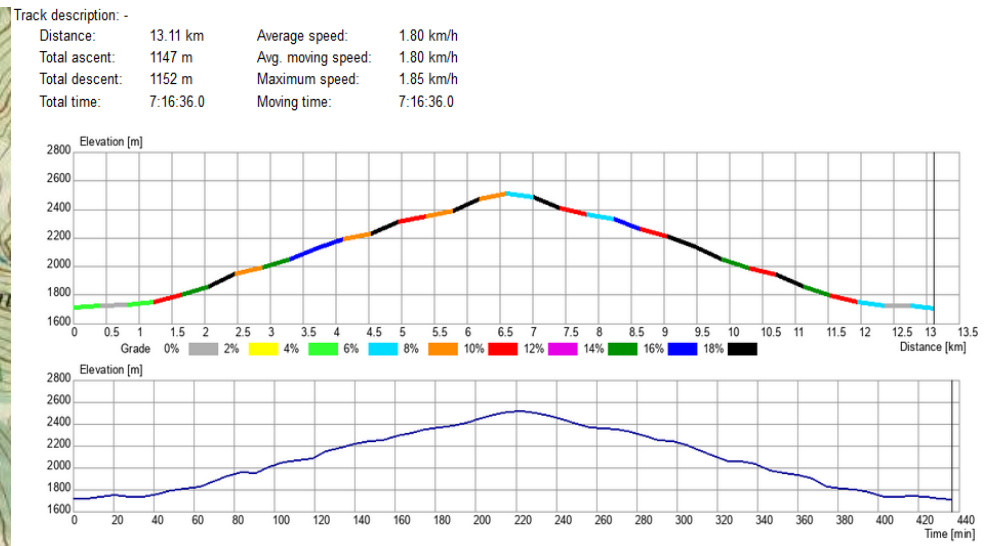

Track name: 234-29-07-18-Ibon de Plan y Peñas Diez, Once y Mediodía desd...

Track description: -

Distance:	21.75 km	Average speed:	2.53 km/h
Total ascent:	1856 m	Avg. moving speed:	3.32 km/h
Total descent:	1846 m	Maximum speed:	14.03 km/h
Total time:	8:36:44.0	Moving time:	6:29:04.0

Total descent: 1846 m      Maximum speed: 14.03 km/h