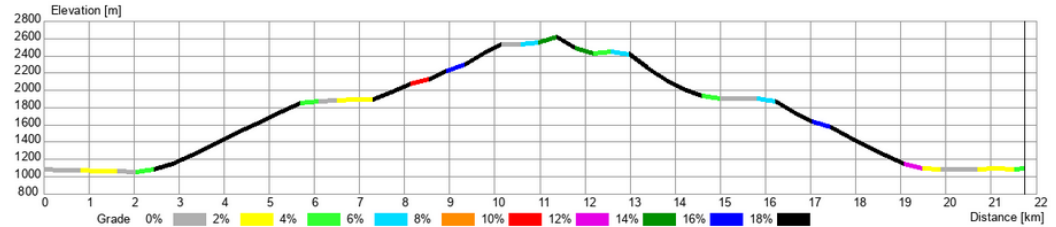

Track name: 234-29-07-18-Ibon de Plan y Peñas Diez, Once y Mediodía desd...

Track description: -

Distance:	21.75 km	Average speed:	2.53 km/h
Total ascent:	1856 m	Avg. moving speed:	3.32 km/h
Total descent:	1846 m	Maximum speed:	14.03 km/h
Total time:	8:36:44.0	Moving time:	6:29:04.0

Total descent: 1846 m      Maximum speed: 14.03 km/h