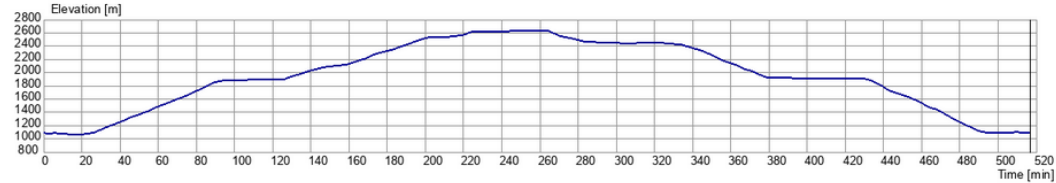

Track name: 234-29-07-18-Ibon de Plan y Peñas Diez, Once y Mediodía desd...

Track description: -

Distance:	21.75 km	Average speed:	2.53 km/h
Total ascent:	1856 m	Avg. moving speed:	3.32 km/h
Total descent:	1846 m	Maximum speed:	14.03 km/h
Total time:	8:36:44.0	Moving time:	6:29:04.0

Total descent: 1846 m      Maximum speed: 14.03 km/h